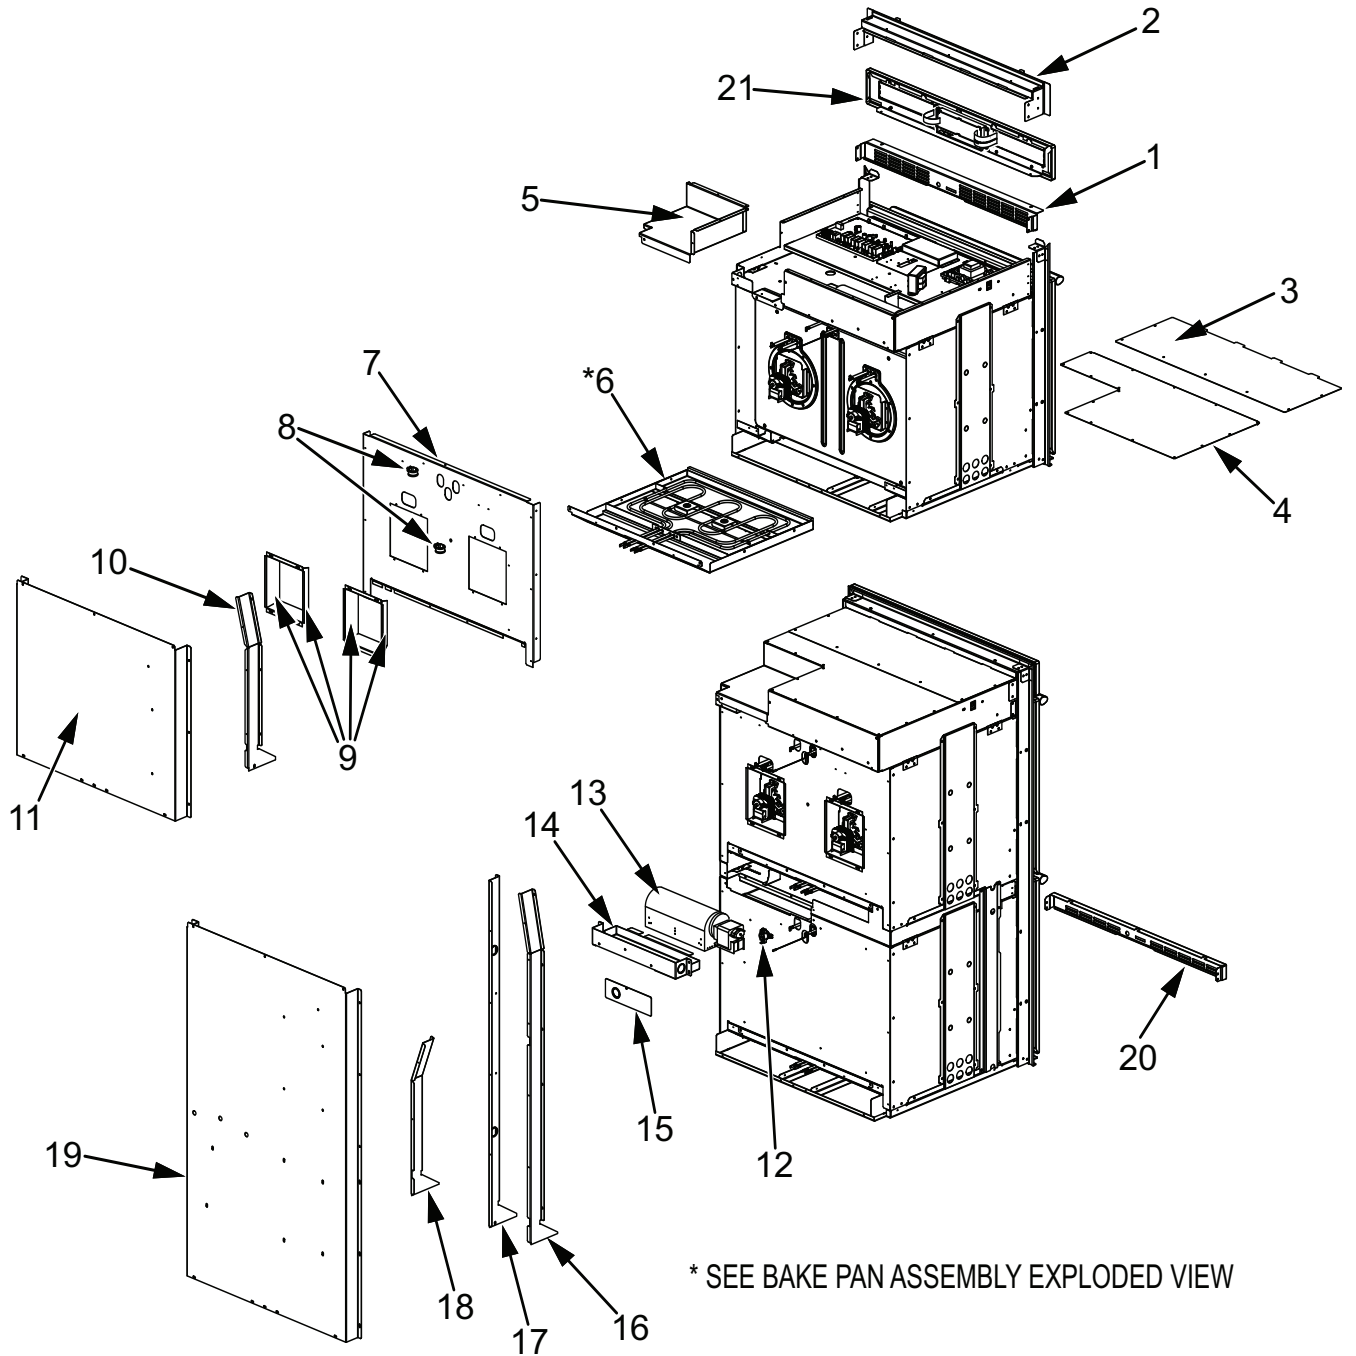

**Oven Back Parts List
Single and Double Oven**

<u>Ref #</u>	<u>Part #</u>	<u>Description</u>
1	808600	Plate, Upper Venting Face
2	808601	Weld Assembly, Cowling
3	808602	Panel, Upper Front
4	808603	Cover, Rear Top
5	808604	Cover, Small, Top Module
*6	808605	Element, Bake Mgo 3500
7	811452	Panel, Back - Top
8	808607	Strain Relief, Metal
9	808607	Convection Fan Shroud
10	808609	Channel, Divider Side Exhaust Sgl
11	808610	Panel, Back - SO30
12	808584	Switch, Thermostat Upper
13	808611	Fan, Cooling Lower
14	808612	Cover, Fan Cooling
15	808613	Cover, Small Back Panel
16	808614	Channel, Divider Side Exh-Long
17	808615	Channel, Cooling, Dbl WO
18	808616	Channel, Divider Side Exh-Short
19	808617	Cover, Back
20	808618	Plate, Vent - Middle
21	808619	Assy, SO Framed Control Panel
	808620	Assy, SO Unframed Control Panel
	811933	Cont Pnl, Unframed Sgl Oven (ICB only)
	808621	Assy, DO Framed Control Panel
	808622	Assy, DO Unframed Control Panel
	811934	Cont Pnl, Unframed Dbl Oven (ICB only)

Not Shown

811212	Harness, Main, Single
811213	Harness, Main, Double
811214	Wire Routing Device, Plastic
812211	Power Cord Conduit, Single
812212	Power Cord Conduit, Double
808623	Terminal Box & Gnd Wire (International only)
808624	Plug, Hole

* See Bake Pan Assembly exploded view page 8 & 9

**Oven Back Exploded View
Single and Double Oven**