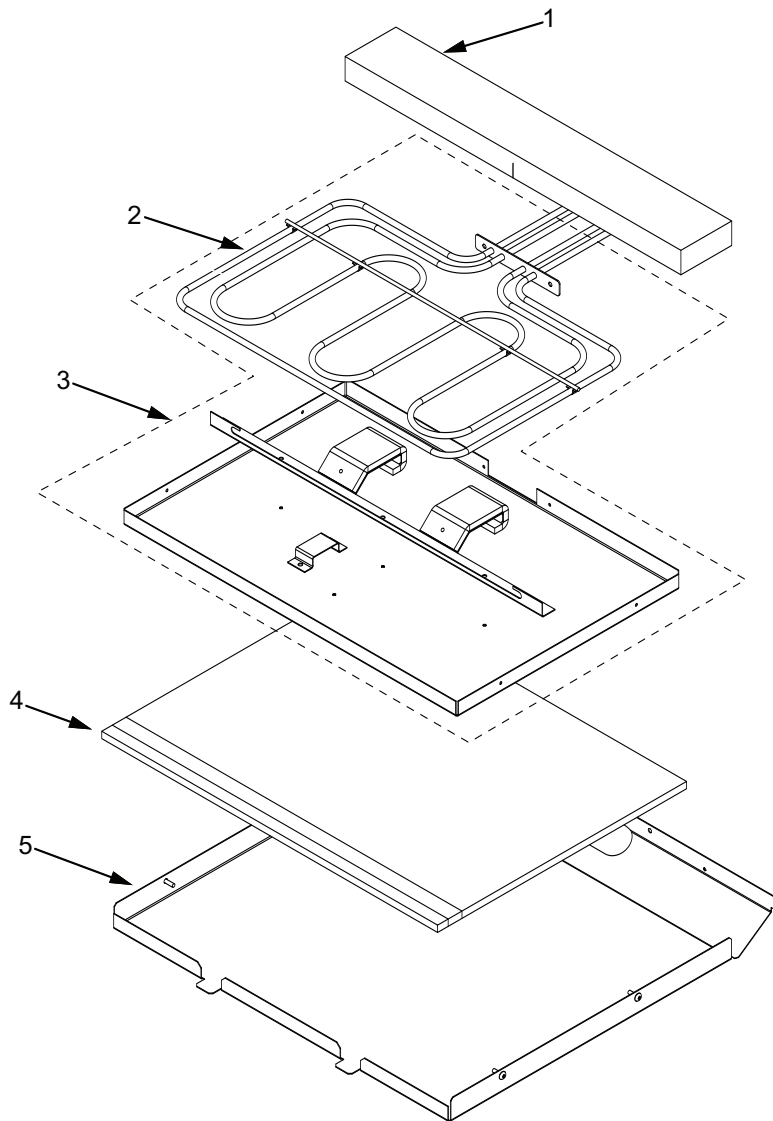

* See Bake Pan Assembly exploded view page 8 & 9

**Oven Back Exploded View
Single and Double Oven**

Bake Pan Parts List
Single and Double Oven

<u>Ref #</u>	<u>Part #</u>	<u>Description</u>
1	808625	Insulation, Bake Pan Back
2	808605	Element, Bake - Mgo 3500
3	808626	Assy, Inner Bake Pan
4	808627	Insulation, Thk-Bake Pan
5	808628	Pan, Bake Element

Bake Pan Exploded View
Single and Double Oven

WOLF® E-Series Wall Oven Parts List with Exploded Views

Oven Door Parts List Single and Double Oven

Ref #	Part #	Description
1	808401	Liner Assy.
2	808589	Door Glide, Left Weldment
3	808591	Door Glide, Rt Weldment
4	808593	Bumper, Door
5	808594	Hinge, Door
6	801540	Inside Screw (All Tear Drop Handles) 10-24 x 1/4" Screw W/Dog Point
	811575	Inside Screws (Framed Euro Handle) 8-32 x .625 Hex w / Shrhd Mach Scr
	811949	Inside Screws (Unframed Euro Handle) 8-32 x .75 Hex w / Shrhd Mach Scr
7	808595	Bracket, Mounting-Door Handle
8	808402	Skin Assy., Framed Upper/Single
	808403	Skin Assy., Framed Lower
	808404	Skin Assy., Un-Framed Upper/Single
	808405	Skin Assy., Un-Framed Lower
9	808406	Handle, Door, Framed Tear Drop
	808407	Handle, Door, UnFramed Tear Drop
	811850	Handle, Door, Framed Euro
	811851	Handle, Door, Unframed Euro
10	811575	Outside Screws (All Euro Handles) 8-32 x .625 Hex w / Shrhd Mach Scr
	801540	Outside Screws (All Tear Drop Handles) 10-24 x 1/4" Screw W/Dog Point

NOTE: Complete door assembly is a special order, Call Customer Service Department

Oven Door Exploded View Single and Double Oven

Oven Trim Parts List
Single and Double Oven

<u>Ref #</u>	<u>Part #</u>	<u>Description</u>
1	808629	Washer, .25x.625 x .031 Thk, Fiber
2	808630	Trim, Top
3	808631	Extrn, Bottom
4	808632	Trim, SO Left Side
5	808633	Trim, SO Right Side
6	608634	Trim, DO Left Side
7	808635	Trim, DO Right Side
8	811216	Bracket, Corner - Left
9	811217	Bracket, Corner - Right
10	811264	Trim, Screw
11	811218	Bracket, Trim Support