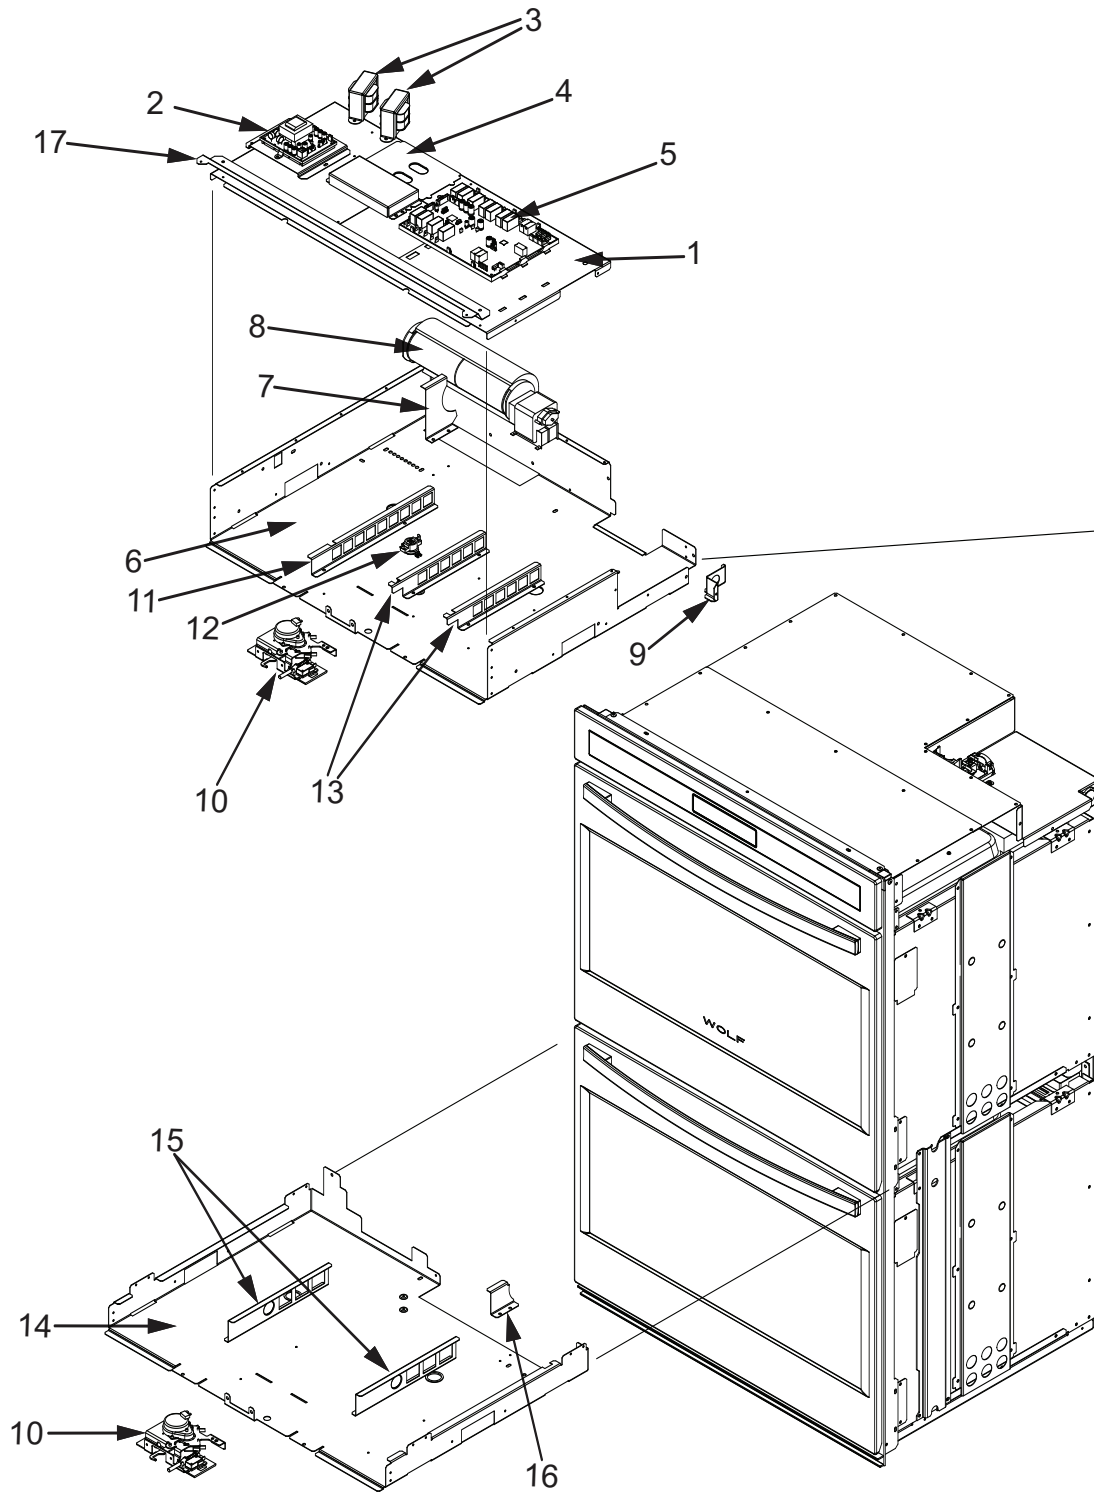

Oven Modules Parts List
Single and Double Oven

<u>Ref #</u>	<u>Part #</u>	<u>Description</u>
1	808572	Plate, Mtg, Hardware
2	808573	Module, Power
3	808574	Transformer
4	808575	Cover, Latch
5	808576	Relay Board - Single Oven
	808577	Relay Board - Double Oven
6	808578	Pan, 30 Module
7	808579	Bracket, Air Diverter Top
8	808580	Fan, Cooling Upper
9	808581	Bracket, Cord
10	808582	Latch, Motorized
11	808583	Latch, Z-Bracket, Top Oven
12	808584	Switch, Thermostat Upper
13	808586	Support Bracket, Top Module
14	811451	Pan, Middle, 30"
15	808587	Latch, Z-Bracket, Bottom Oven
16	808588	Bracket, Air Diverter
17	811211	Plate, Steam Deflector

**Oven Modules Exploded View
Single and Double Oven**

**Oven Cavity Parts List
Single and Double Oven**

<u>Ref #</u>	<u>Part #</u>	<u>Description</u>
1	Special	Order, Contact Customer Service Dept.
2	808636	Light Oven
3	808637	Light Bulb
4	808638	Cover, Probe Switch (Sgl & Upr Only)
5	808639	Switch, Probe (Sgl & Upr Only)
6	808640	Catalyst, Smoke
7	808641	Sensor, Temperature
8	808408	Conv. Fan Assy, CCW
9	808409	Conv. Fan Assy, CW
10	808642	Pan, Boil Element
11	808643	Element, Broil, 30
12	808644	Bracket, Sprt-Hinge Pocket Left
13	808645	Bracket, Sprt-Hinge Pocket Right
14	808646	Hinge Pocket, Door
15	808647	Rack, Guide, Left-30
16	808648	Rack, Guide, Right-30
17	811453	Screw, Shoulder, 8-18
18	808649	Washer, Mica - .062 x .625
19	808650	Convection Baffle Assy (Sgl & Upr Only)
20	808119	Washer, Mica - .040 x .625 Black
21	808652	Probe, Temperature (Sgl & Upr Only)
22	808653	Rack, Oven 30
23	808654	Rack, Oven Flat 30
24	808655	Pizza Peel
25	808656	Stone, Pizza
26	808657	Rack, Pizza Stone, 30
27	804712	Accessory, Pkg Broiler Pan Set
28	808659	Gasket, Cavity, 30
29	808660	SVCE, , Assy., - WOCatalyst
30	808651	Washer, Mica - .045x.625 Bk
31	811259	Hinge Cover, Bottom
32	811260	Screw, 10-16x1/2, CR Trs