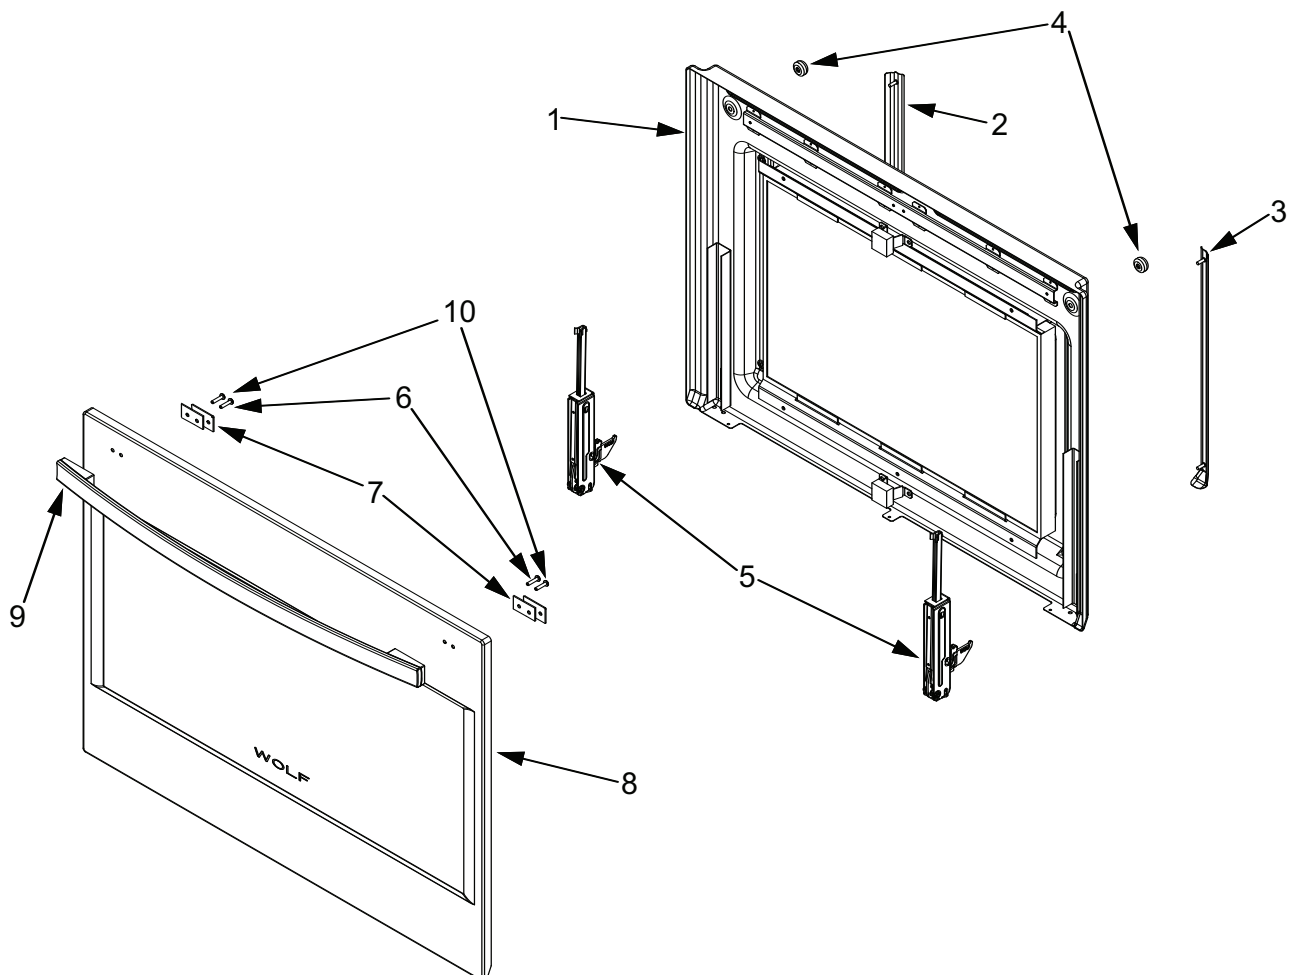

Bake Pan Exploded View
Single and Double Oven

WOLF® E-Series Wall Oven Parts List with Exploded Views

Oven Door Parts List Single and Double Oven

Ref #	Part #	Description
1	808401	Liner Assy.
2	808589	Door Glide, Left Weldment
3	808591	Door Glide, Rt Weldment
4	808593	Bumper, Door
5	808594	Hinge, Door
6	801540	Inside Screw (All Tear Drop Handles) 10-24 x 1/4" Screw W/Dog Point
	811575	Inside Screws (Framed Euro Handle) 8-32 x .625 Hex w / Shrhd Mach Scr
	811949	Inside Screws (Unframed Euro Handle) 8-32 x .75 Hex w / Shrhd Mach Scr
7	808595	Bracket, Mounting-Door Handle
8	808402	Skin Assy., Framed Upper/Single
	808403	Skin Assy., Framed Lower
	808404	Skin Assy., Un-Framed Upper/Single
	808405	Skin Assy., Un-Framed Lower
9	808406	Handle, Door, Framed Tear Drop
	808407	Handle, Door, UnFramed Tear Drop
	811850	Handle, Door, Framed Euro
	811851	Handle, Door, Unframed Euro
10	811575	Outside Screws (All Euro Handles) 8-32 x .625 Hex w / Shrhd Mach Scr
	801540	Outside Screws (All Tear Drop Handles) 10-24 x 1/4" Screw W/Dog Point

NOTE: Complete door assembly is a special order, Call Customer Service Department

Oven Door Exploded View Single and Double Oven

Oven Trim Parts List
Single and Double Oven

<u>Ref #</u>	<u>Part #</u>	<u>Description</u>
1	808629	Washer, .25x.625 x .031 Thk, Fiber
2	808630	Trim, Top
3	808631	Extrn, Bottom
4	808632	Trim, SO Left Side
5	808633	Trim, SO Right Side
6	608634	Trim, DO Left Side
7	808635	Trim, DO Right Side
8	811216	Bracket, Corner - Left
9	811217	Bracket, Corner - Right
10	811264	Trim, Screw
11	811218	Bracket, Trim Support