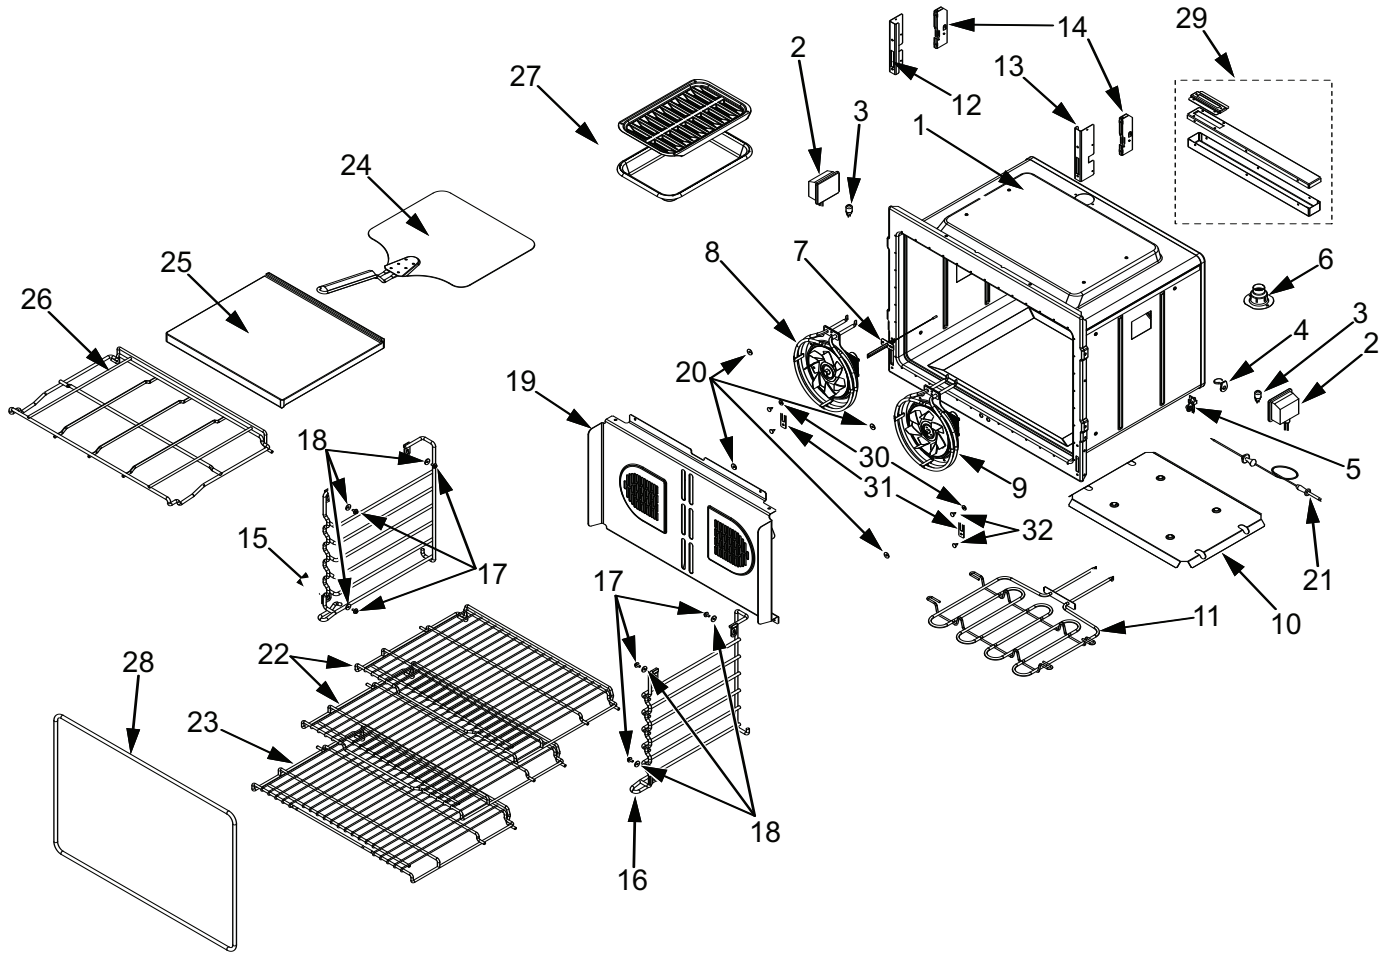

**Oven Cavity Parts List
Single and Double Oven**

<u>Ref #</u>	<u>Part #</u>	<u>Description</u>
1	Special	Order, Contact Customer Service Dept.
2	808636	Light Oven
3	808637	Light Bulb
4	808638	Cover, Probe Switch (Sgl & Upr Only)
5	808639	Switch, Probe (Sgl & Upr Only)
6	808640	Catalyst, Smoke
7	808641	Sensor, Temperature
8	808408	Conv. Fan Assy, CCW
9	808409	Conv. Fan Assy, CW
10	808642	Pan, Boil Element
11	808643	Element, Broil, 30
12	808644	Bracket, Sprt-Hinge Pocket Left
13	808645	Bracket, Sprt-Hinge Pocket Right
14	808646	Hinge Pocket, Door
15	808647	Rack, Guide, Left-30
16	808648	Rack, Guide, Right-30
17	811453	Screw, Shoulder, 8-18
18	808649	Washer, Mica - .062 x .625
19	808650	Convection Baffle Assy (Sgl & Upr Only)
20	808119	Washer, Mica - .040 x .625 Black
21	808652	Probe, Temperature (Sgl & Upr Only)
22	808653	Rack, Oven 30
23	808654	Rack, Oven Flat 30
24	808655	Pizza Peel
25	808656	Stone, Pizza
26	808657	Rack, Pizza Stone, 30
27	804712	Accessory, Pkg Broiler Pan Set
28	808659	Gasket, Cavity, 30
29	808660	SVCE, , Assy., - WOCatalyst
30	808651	Washer, Mica - .045x.625 Bk
31	811259	Hinge Cover, Bottom
32	811260	Screw, 10-16x1/2, CR Trs

Oven Cavity Exploded View
Single and Double Oven